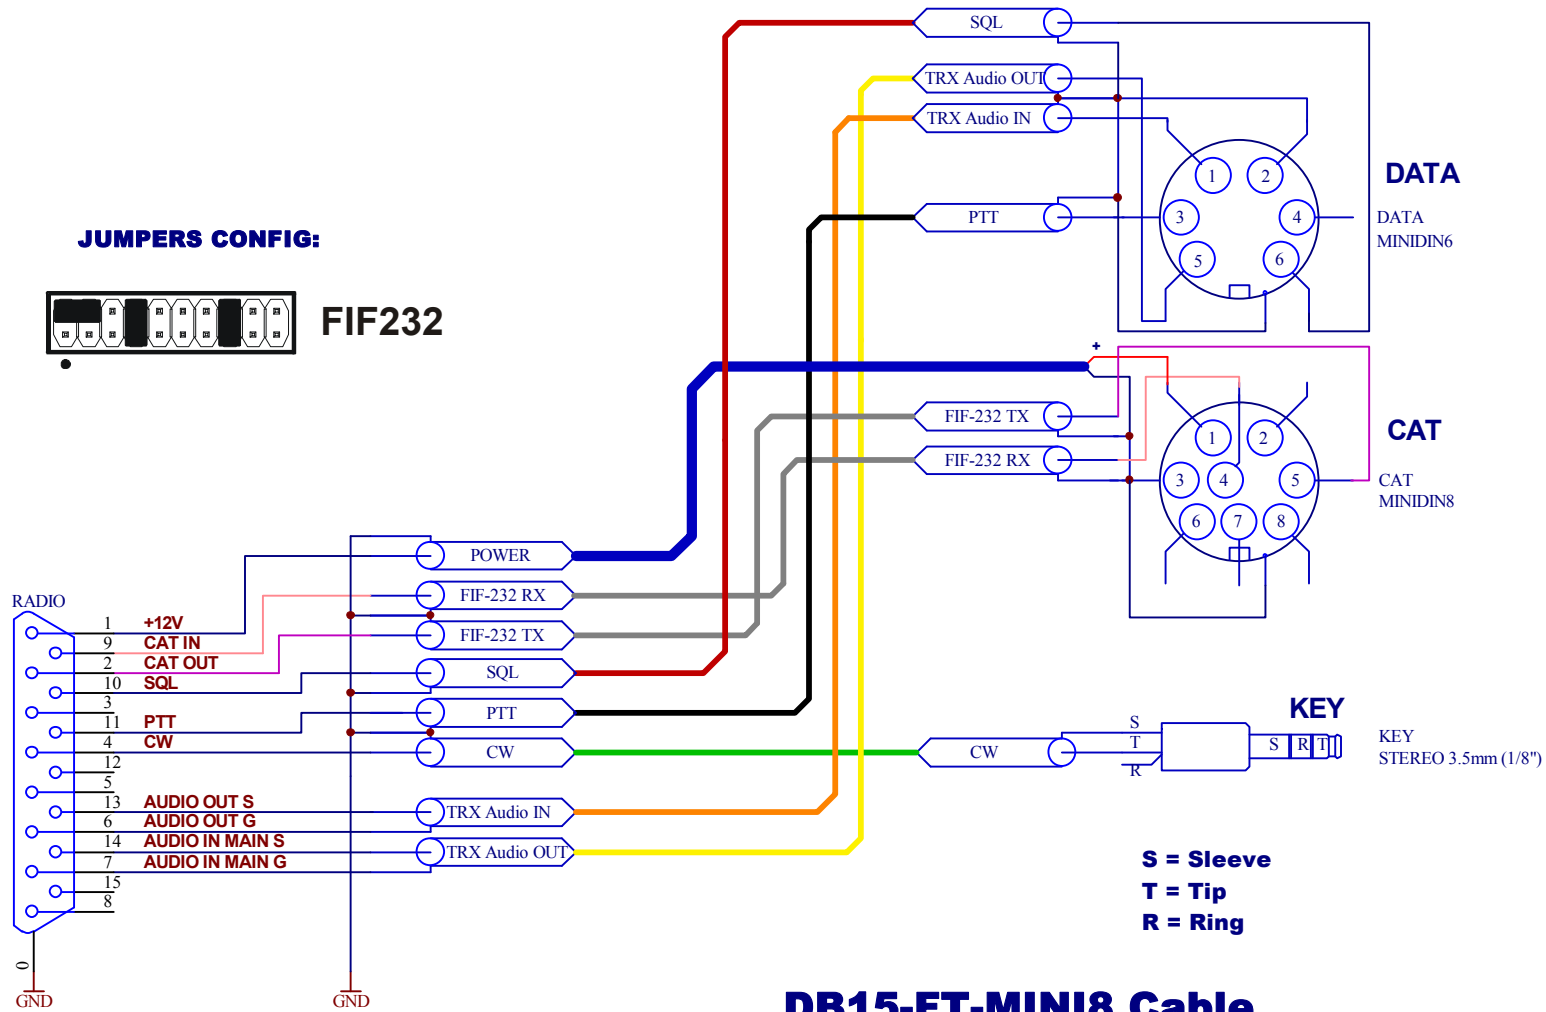

JUMPERS CONFIG:

FIF232

DB15-FT-MINI8 Cable

FT-100 FT-100D FT-817 FT-857 FT857D FT897 FT897D